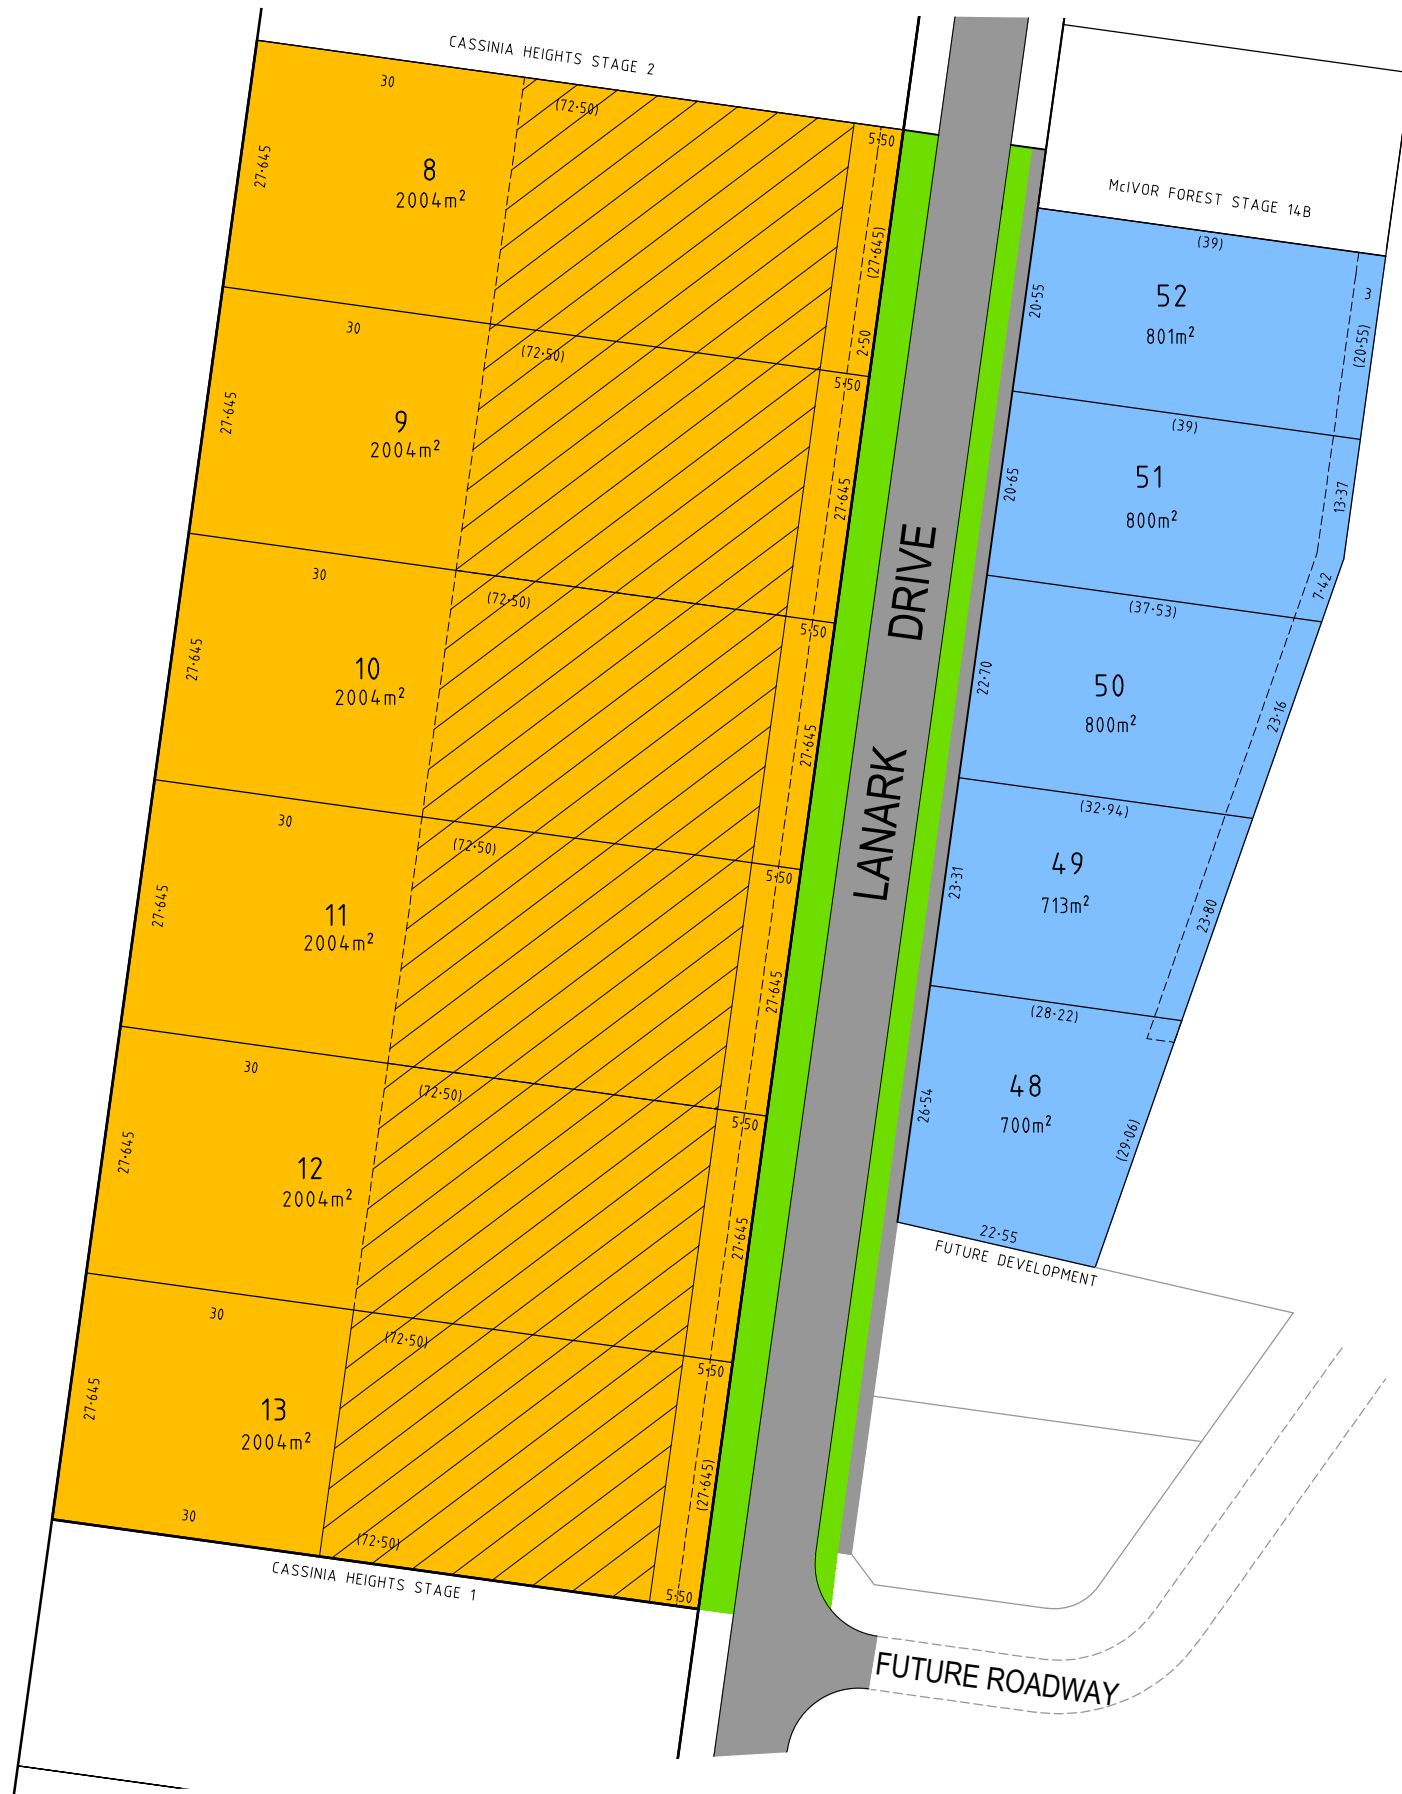

McIVOR FOREST ESTATE - STAGE 18 CASSINIA HEIGHTS - STAGE 3 LANARK DRIVE, JUNORTOUN

- McIVOR FOREST STAGE 18
- CASSINIA HEIGHTS STAGE 3
- BUILDING ENVELOPES

Bendigo's Premier Residential Estate

Overlooking Bendigo National Park

Only 9 minutes from central Bendigo