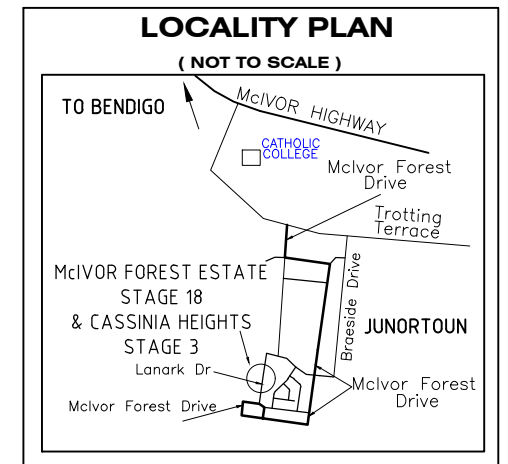

McIVOR FOREST ESTATE - STAGE 18 CASSINIA HEIGHTS - STAGE 3 LANARK DRIVE, JUNORTOUN

- McIVOR FOREST STAGE 18
- CASSINIA HEIGHTS STAGE 3
- BUILDING ENVELOPES

Bendigo's Premier Residential Estate

Overlooking Bendigo National Park

Only 9 minutes from central Bendigo