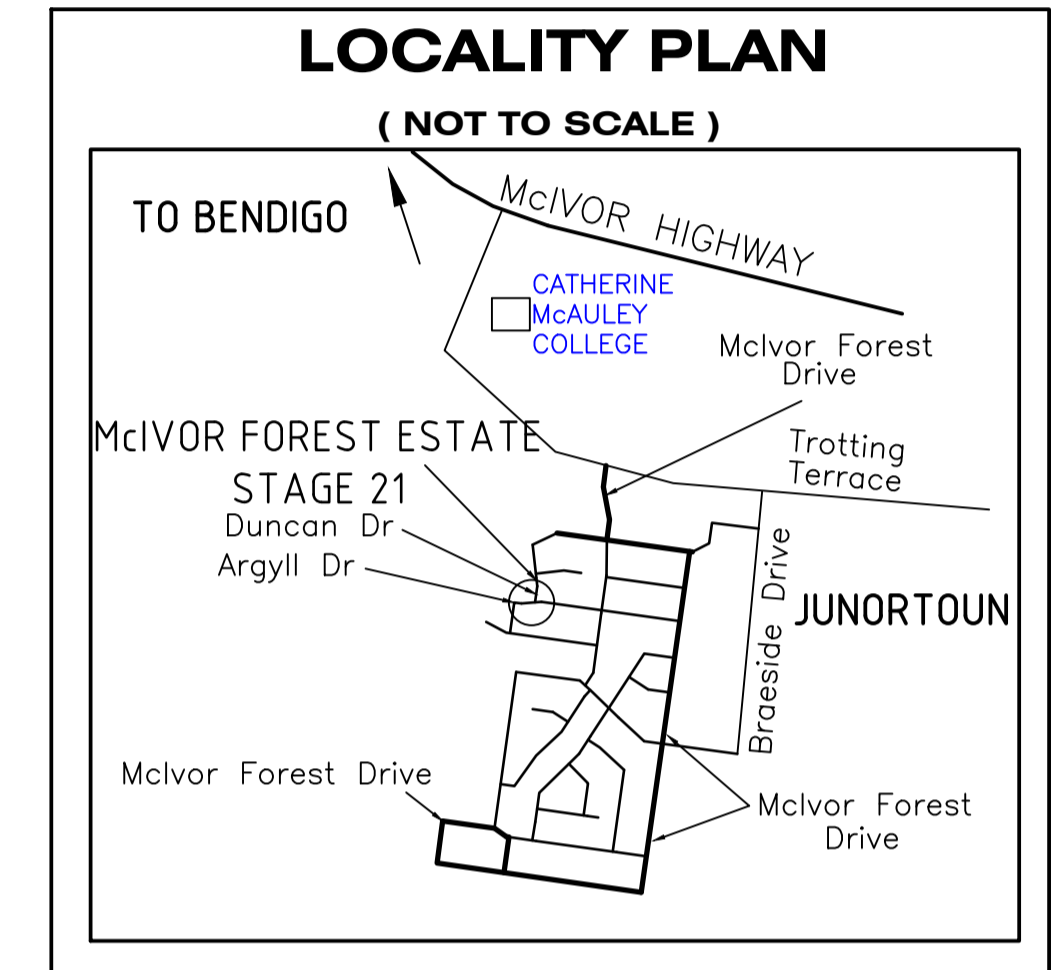

McIVOR FOREST ESTATE - STAGE 21

ARGYLL DRIVE, JUNORTOUN

Bendigo's Premier Residential Estate

Only 9 minutes from central Bendigo