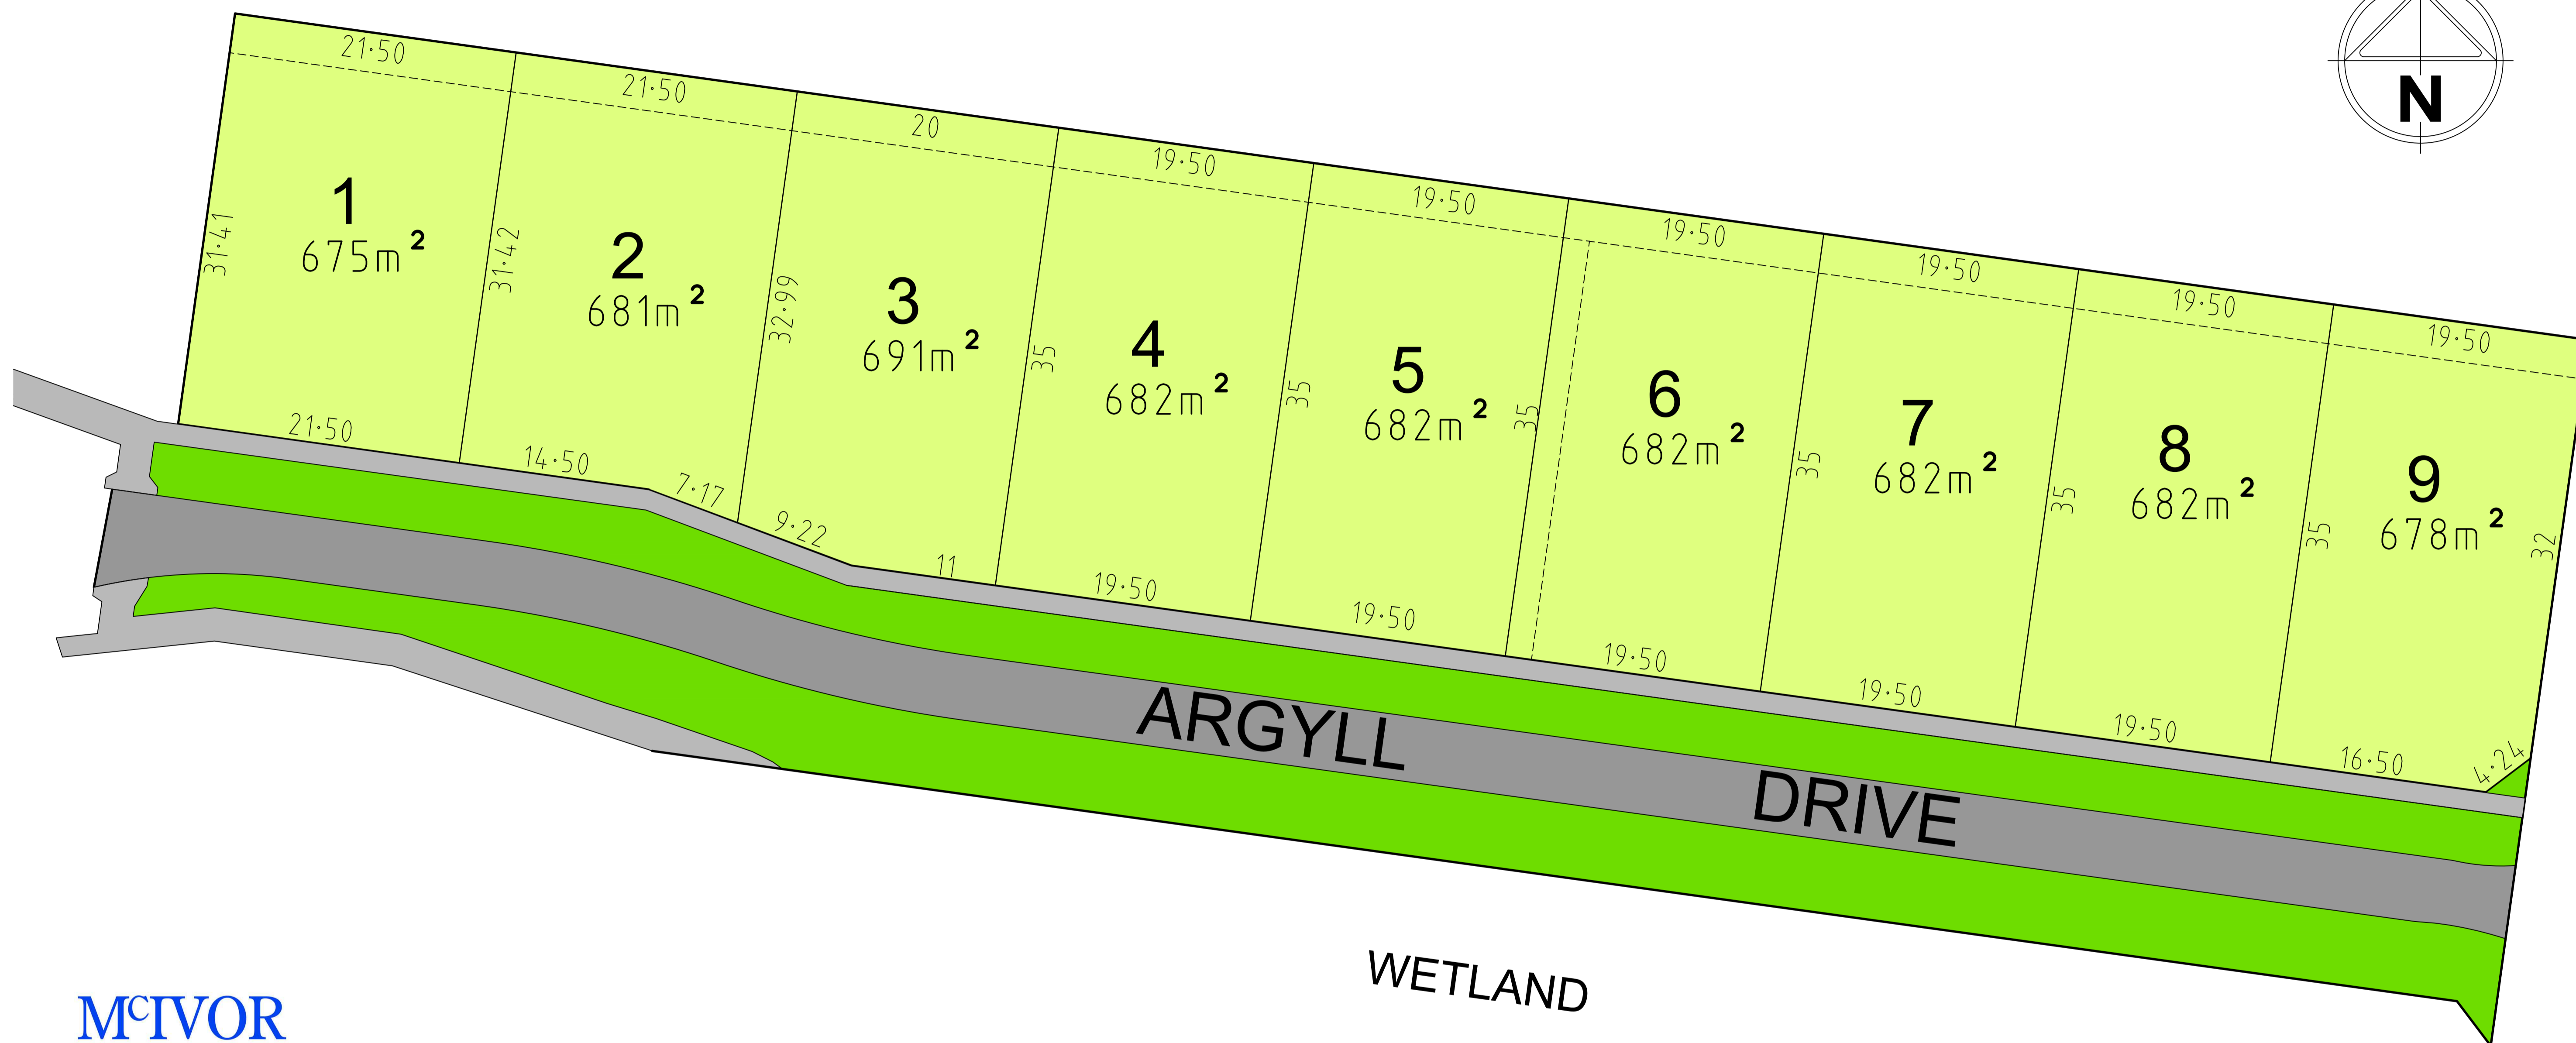

McIVOR FOREST ESTATE - STAGE 24

ARGYLL DRIVE, JUNORTOUN

Bendigo's Premier Residential Estate

Overlooking Wetland

Lots ranging from 675m² to 691m²

Only 9 minutes from central Bendigo