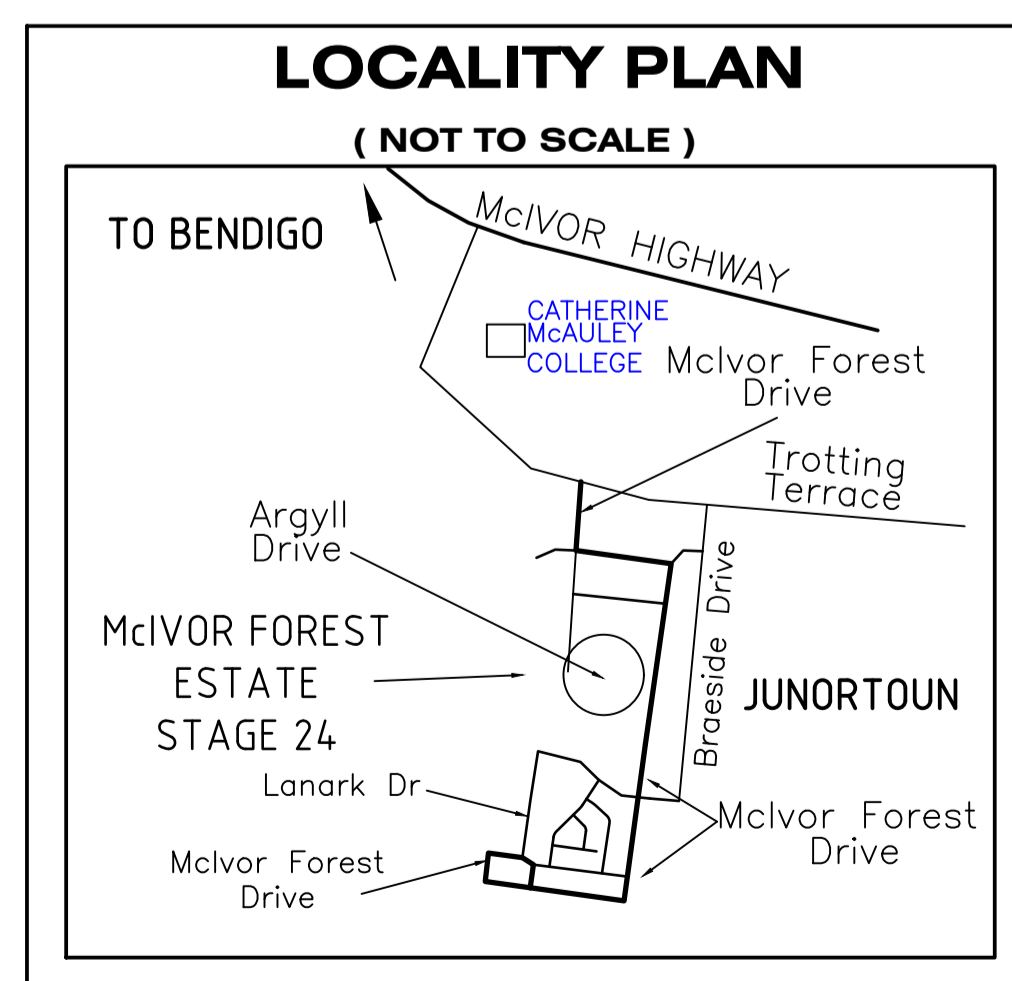

McIVOR FOREST ESTATE - STAGE 24

ARGYLL DRIVE, JUNORTOUN

Bendigo's Premier Residential Estate

Overlooking Wetland

Lots ranging from 675m² to 691m²

Only 9 minutes from central Bendigo